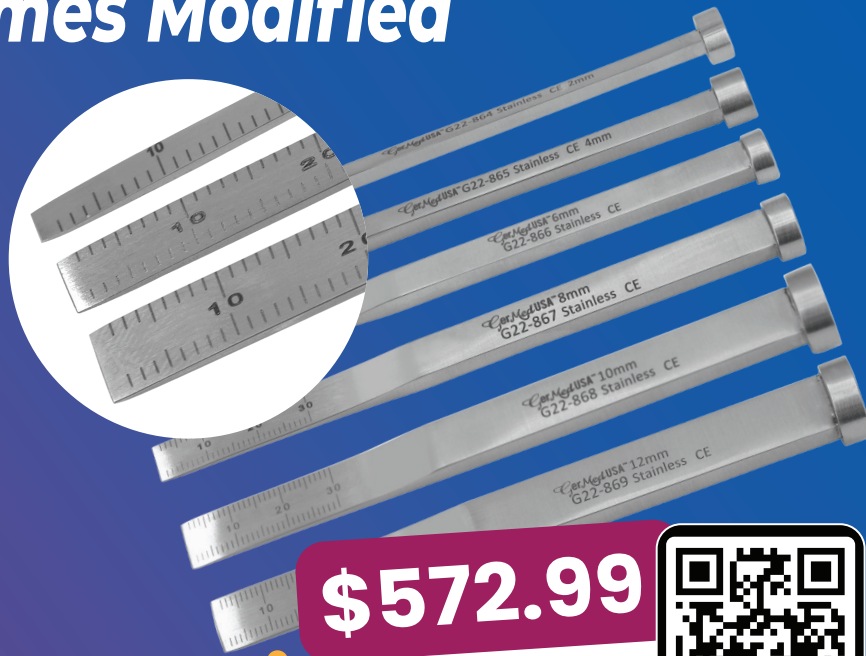

Lambotte Osteotomes Modified

- **G22-864** Sales Price: **$104.99**
  5" with 2mm Regular Price: **$149.99**
- **G22-865** Sales Price: **$108.49**
  5" with 4mm Regular Price: **$154.99**
- **G22-866** Sales Price: **$111.99**
  5" with 6mm Regular Price: **$159.99**
- **G22-867** Sales Price: **$115.49**
  5" with 8mm Regular Price: **$164.99**
- **G22-868** Sales Price: **$118.99**
  5" with 10mm Regular Price: **$169.99**
- **G22-869** Sales Price: **$122.49**
  5" with 12mm Regular Price: **$174.99**