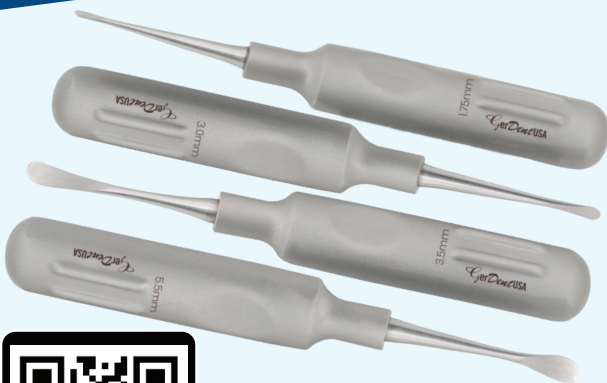

## What's Included in This Set

- **G09-00**  
Siegel Round Knife Handle No. 5
- **G47-90F**  
Debakey Forceps 4 1/2" Fenestrated Handle
- **GD50-9002 S**  
Winged Elevator Straight 2mm New Handle
- **GD50-9003 S**  
Winged Elevator Straight 3mm New Handle
- **GD50-9004 S**  
Winged Elevator Straight 4mm New Handle
- **GD50-8011 L**  
Luxating WingAngle 2mm Left Color Coated
- **GD50-8011 R**  
Luxating WingAngle 2mm Right Color Coated
- **GD50-4234**  
Atraumatic Forceps, PEDO, Upper Universal, FI
- **GD50-915 SC**  
Gum Scissors LaGrange 11.5cm Curved SuperCut
- **GD50-2313**  
GLux Feline Luxating Elevator 1.3mm Straight 4 1/2" Mini Handle
- **GD50-2318**  
GLux Feline Luxating Elevator 1.8mm Straight 4 1/2" Mini Handle
- **GD50-9307 A**  
GerMed Periosteal Elevator 9A Single Ended Mini Handle
- **GD50-9308**  
GerMed Periosteal Elevator 9C 3.5mm Tip Single Ended Mini Handle
- **G17-128**  
Olsen Hegar Needle Holder Scissors Combination  
4 3/4" Serrated Tungsten Carbide

## Canine/Feline Periosteal Elevator Set of 4 New Mini Handle

**GD50-9307**  
9A - 1.75mm Tip  
Single Ended

**GD50-9384**  
9B - 2.5mm  
Single Ended

**GD50-9308**  
9C 3.5mm Tip  
Single Ended

**GD50-9310**  
9D 5.5mm Tip  
Single Ended