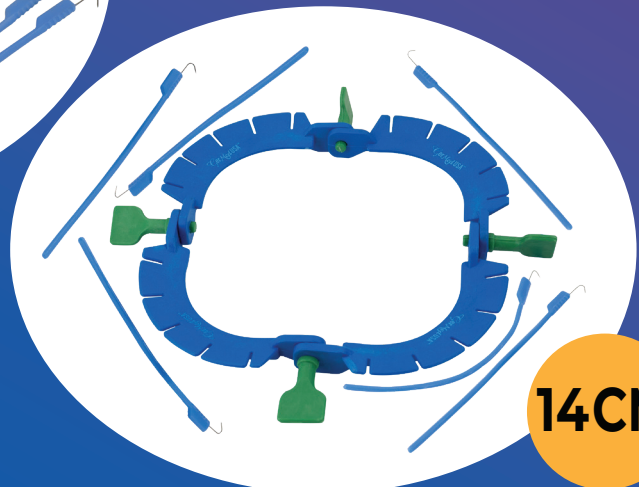

## What's Included in This Set

- **GD70-265**  
European Mouth Gag
- **GD50-1548**  
Crossley Rabbit Lux 1
- **GD50-1549**  
Crossley Rabbit Lux 2
- **GD50-1406**  
Rabbit Molar Forceps
- **GD50-1412**  
GerMed Periosteal Elevator 9
- **GD50-1419**  
GerMed Periosteal Elevator 19
- **G09-00**  
Siegel Round Knife Handle No. 5
- **GD50-1483**  
Dental Root Extracting Forceps No. 300 Curved Handle
- **GD50-2318**  
GLux Feline Luxating Elevator 1.8mm Straight 4 1/2"  
Mini Handle
- **GD50-9401**  
Feline Luxating Root Elevator 1.8mm  
Straight New Stubby Handle

**UPTO  
30%OFF**

**\$575.40**  
~~\$822.01~~

**10CM**

## Halo Retractor

2 Sizes Available - 10 / 14 CM

The Halo Retractor is a precise veterinary instrument designed for optimal tissue retraction.

**UPTO  
30% OFF**

**14CM**

**\$209.00**  
~~\$299.00~~

## Crimper and Pin Cutter 9 1/2" Double Action for 1.5mm 2mm and 2.5mm Pins

**UPTO 15% OFF**

Crimper and Pin Cutter 9 1/2" Double Action is designed for veterinary surgical procedures, especially in orthopedics. It helps precisely cut 1.5mm, 2mm, and 2.5mm pins. Its double-action mechanism ensures efficient and smooth cutting without creating a shock or vibration.