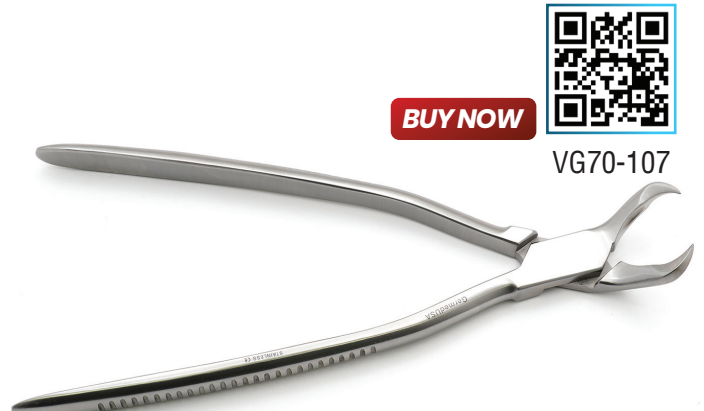

BUY NOW

VG70-107

Cow Horned Forceps 10 1/2"

Regular: $180.00

Sale: $126.00