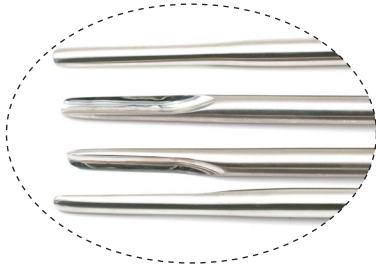

Offset Elevator Angled

Offset Elevator Angled is a veterinary dental instrument to loosen and remove bone fragments with minimal damage. It is ideal to use with a speculum during tooth extraction procedures in horses. Additionally, multiple variations of the instrument are available to satisfy the needs of veterinary dentists.

BUY NOW

Regular: $640.00

Sale: $399.00

BUY NOW

Regular: $160.00

Sale: $144.00

BUY NOW

Regular: $160.00

Sale: $144.00

BUY NOW

Regular: $160.00

Sale: $144.00

BUY NOW

Regular: $160.00

Sale: $144.00