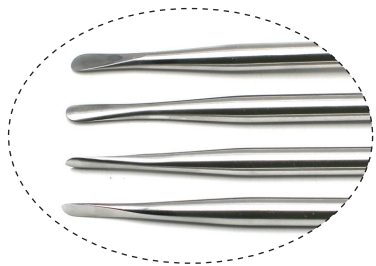

Offset Luxating Elevators

NEW

BUY NOW

Regular: $736.00

Sale: $449.00

BUY NOW

Regular: $184.95

Sale: $159.95

BUY NOW

Regular: $184.95

Sale: $159.95

BUY NOW

Regular: $184.95

Sale: $159.95

BUY NOW

Regular: $184.95

Sale: $159.95