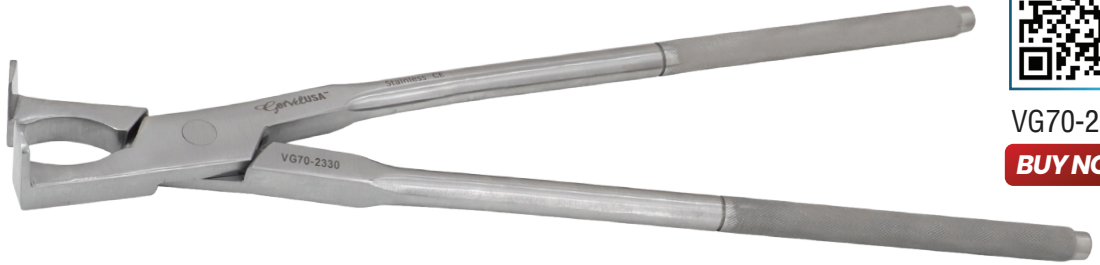

## Molar Spreaders 3.4mm 19"

Molar Spreaders 3.4mm 19" is a specially designed instrument used in equine dentistry to loosen and separate cheek teeth, particularly molars. It features broad angled blades to spread overgrown or crowded teeth.

**Regular: \$499.95**

**Sale: \$399.95**

VG70-2335

**BUY NOW**

## Molar Spreaders 7mm 19"

Molar Spreaders 7mm 16" is a specially designed instrument used in equine dentistry to loosen and separate cheek teeth, particularly molars.

**Regular: \$449.95**

**Sale: \$399.95**