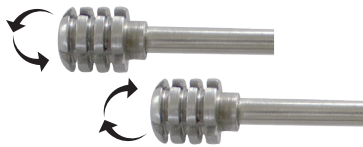

Roaring Burr 41 1/2" Left/Right 104cm Virginia

104cm Long

VG70-372 L

VG70-372 R

BUY NOW

Regular: $269.95

Sale: $249.95

Regular: $269.95

Sale: $249.95