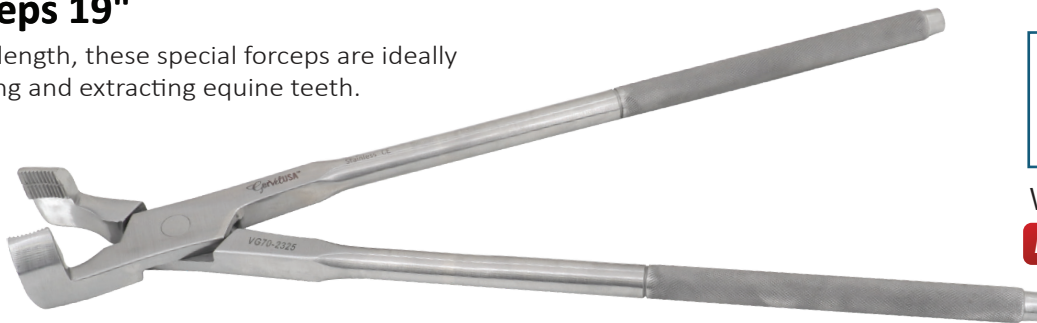

## Clamshell 3/4" X 1" Wide Jaws - 1/2" Separation 19"

Clamshell 3/4" X 1" Wide Jaws- 1/2" Separation 19"

**Regular: \$499.95**

**Sale: \$399.95**

VG70-2320

**BUY NOW**

## Molar Extraction Forceps 19"

Molar Extraction Forceps 19"

**Regular: \$499.95**

**Sale: \$399.95**

VG70-2310

**BUY NOW**

## Pony Serrated Forceps 19"

With serrated jaws and a 19" length, these special forceps are ideally designed for efficiently gripping and extracting equine teeth.

**Regular: \$499.95**

**Sale: \$399.95**