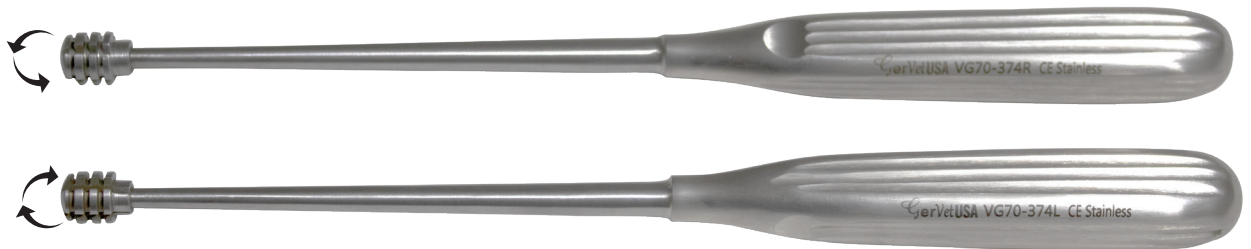

The Roaring Burr 9" Virginia Small is specially designed for equine ventriculostomies. It features raised edges on the working end, resembling the Virginia state map, and a palm-fit handle grip. We have used German stainless steel for this instrument, which makes it reusable and high-tensile.