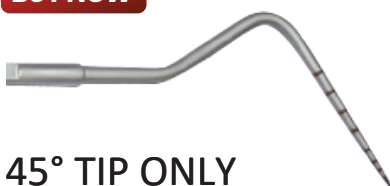

## Whittle Equine Periodontal Probe Modified Williams Markings with 2 Attachments 45° Angle and 90° Angle, Length 16"

V2019-21

**BUY NOW**

**Regular: \$189.00**

**Sale: \$99.00**

45° TIP ONLY

**Regular: \$32.00**