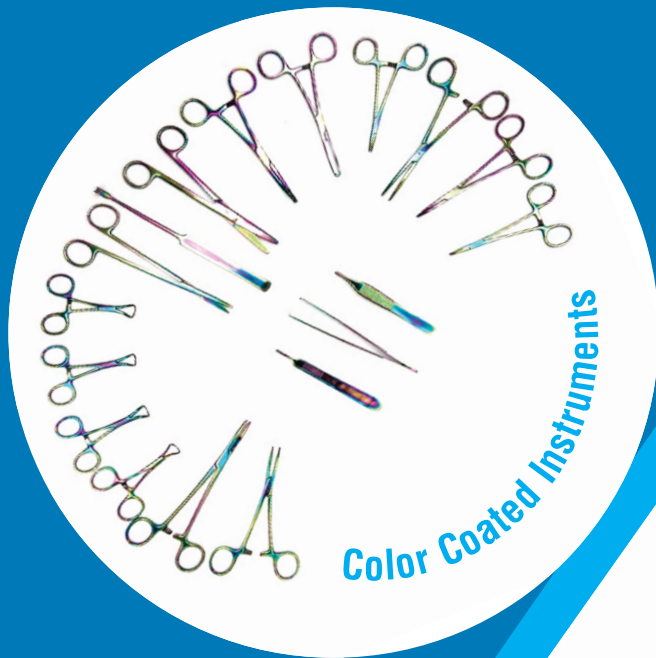

sales@gervetusa.com
www.gervetusa.com

LUXATING WINGED